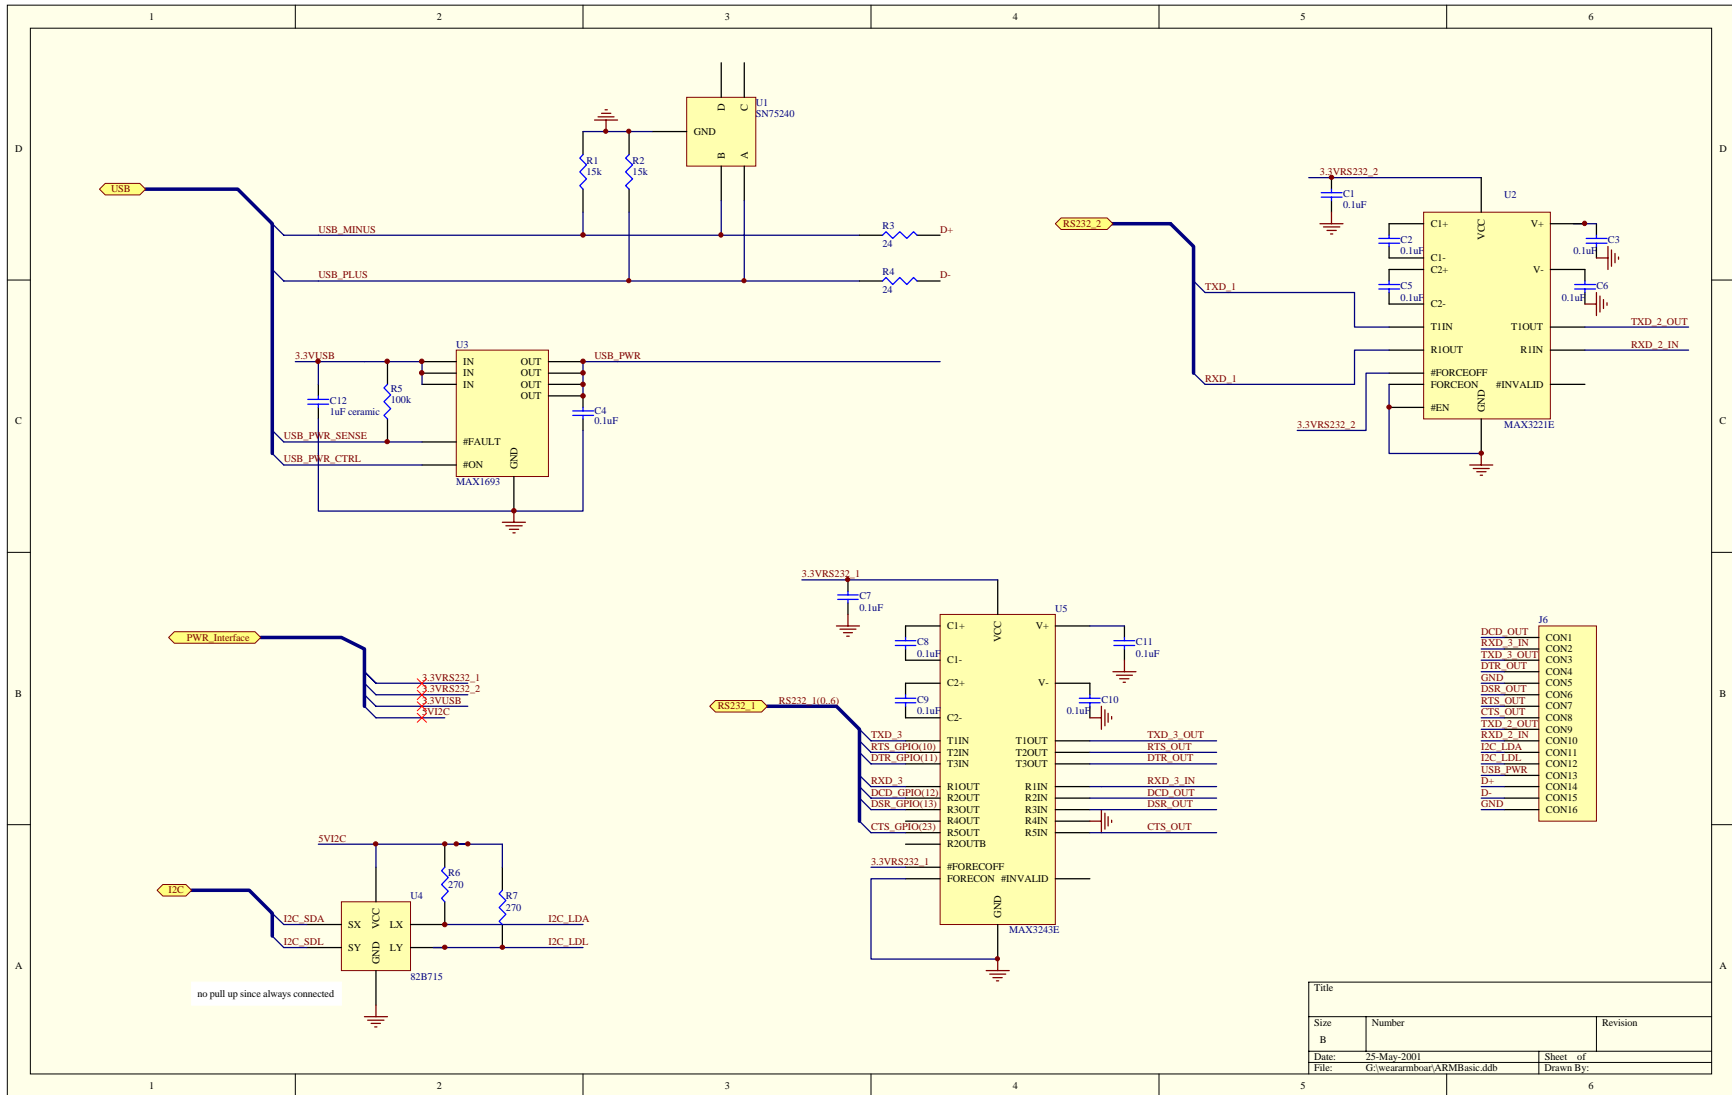

Title		
Size B	Number	Revision
Date:	25-May-2001	Sheet of
File:	G:\weararmboan\ARMBasic.ddb	Drawn By:

Title		
Size	Number	Revision
B		
Date:	25-May-2001	Sheet of
File:	G:\wear\armor\ARMBasic.dtb	Drawn By:

Title		
Size	Number	Revision
B		
Date:	25-May-2001	Sheet of
File:	G:\weararmboar\ARMBasic.ddb	Drawn By:

Title		
Size	Number	Revision
B		
Date:	25-May-2001	Sheet of
File:	G:\weararms\ARMBasic.ddb	Drawn By: