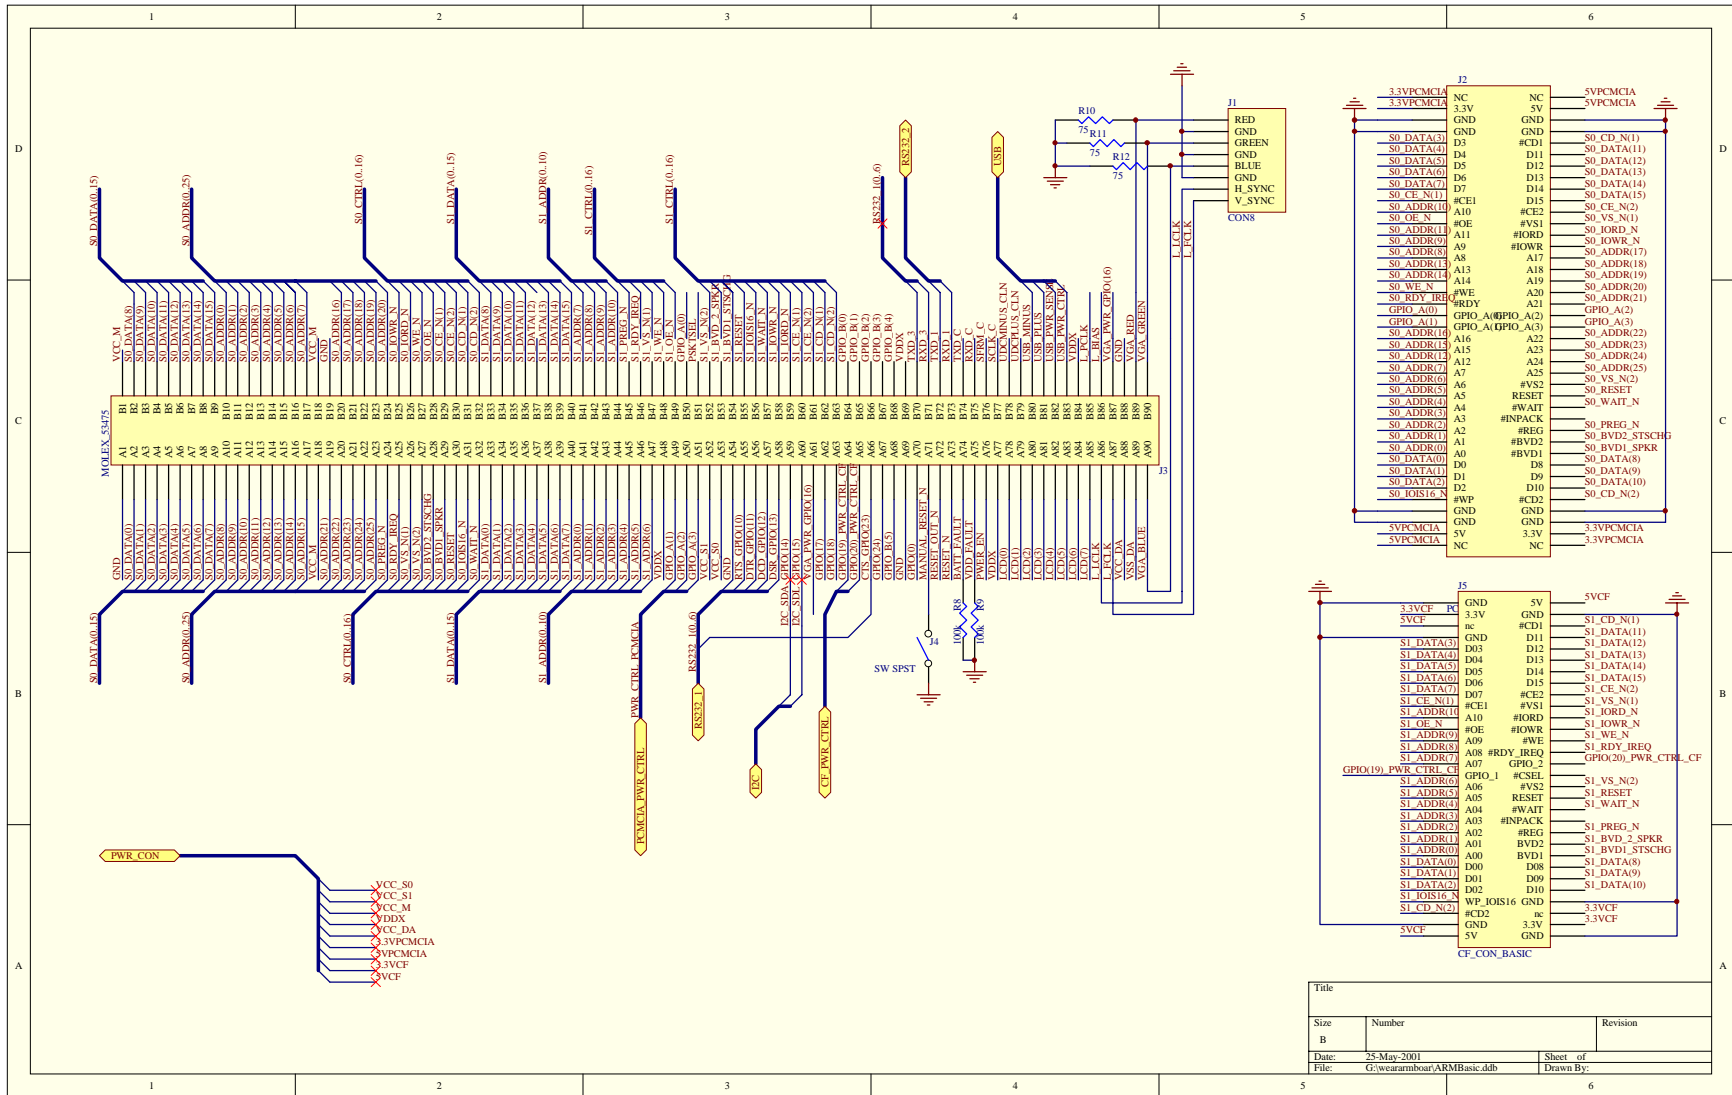

Title		
Size B	Number	Revision
Date:	25-May-2001	Sheet of
File:	G:\weararmboan\ARMBasic.ddb	Drawn By:

Title		
Size	Number	Revision
B		
Date:	25-May-2001	Sheet of
File:	G:\wear\armor\ARMBasic.dtb	Drawn By:

Title		
Size	Number	Revision
B		
Date:	25-May-2001	Sheet of
File:	G:\weararmboar\ARMBasic.ddb	Drawn By:

Title		
Size	Number	Revision
B		
Date:	25-May-2001	Sheet of
File:	G:\weararms\ARMBasic.ddb	Drawn By: