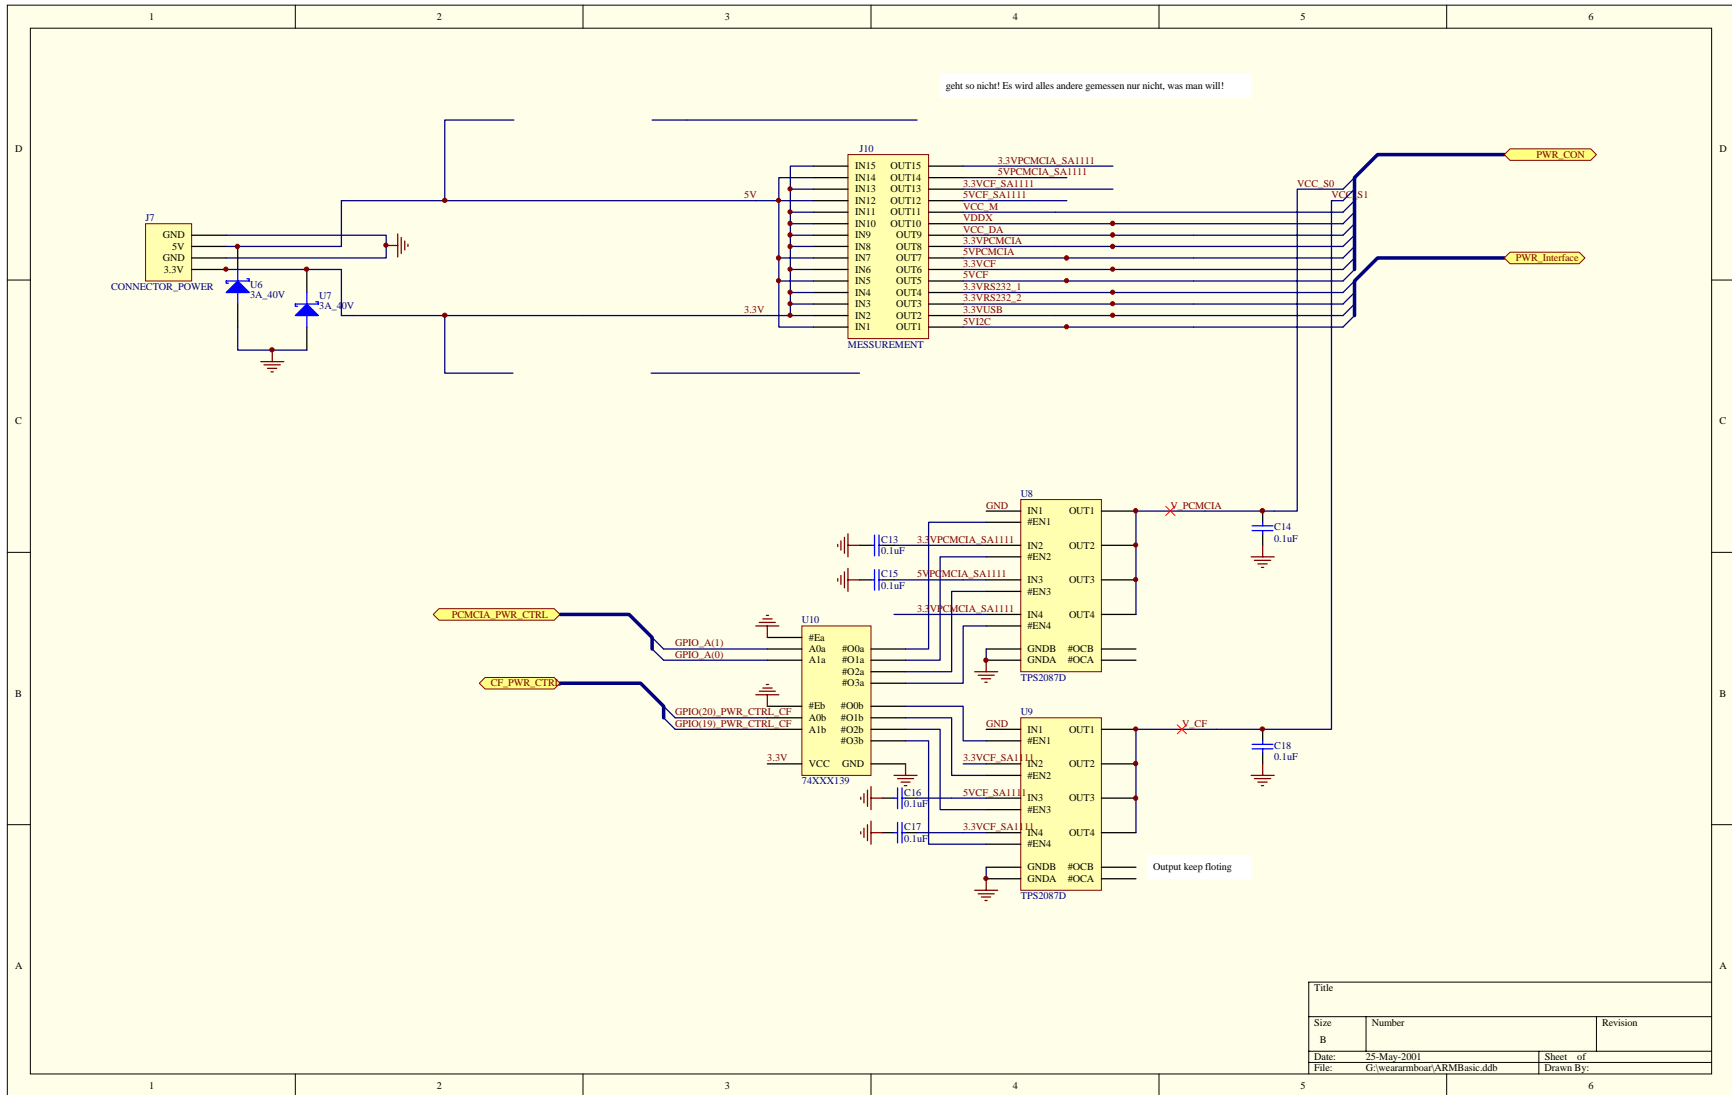

Title		
Size B	Number	Revision
Date:	25-May-2001	Sheet of
File:	G:\weararmboan\ARMBasic.ddb	Drawn By:

Title		
Size	Number	Revision
B		
Date:	25-May-2001	Sheet of
File:	G:\wear\armor\ARMBasic.dtb	Drawn By:

Title		
Size	Number	Revision
B		
Date:	25-May-2001	Sheet of
File:	G:\weararmboar\ARMBasic.ddb	Drawn By:

Title		
Size	Number	Revision
B		
Date:	25-May-2001	Sheet of
File:	G:\weararms\ARMBasic.ddb	Drawn By: