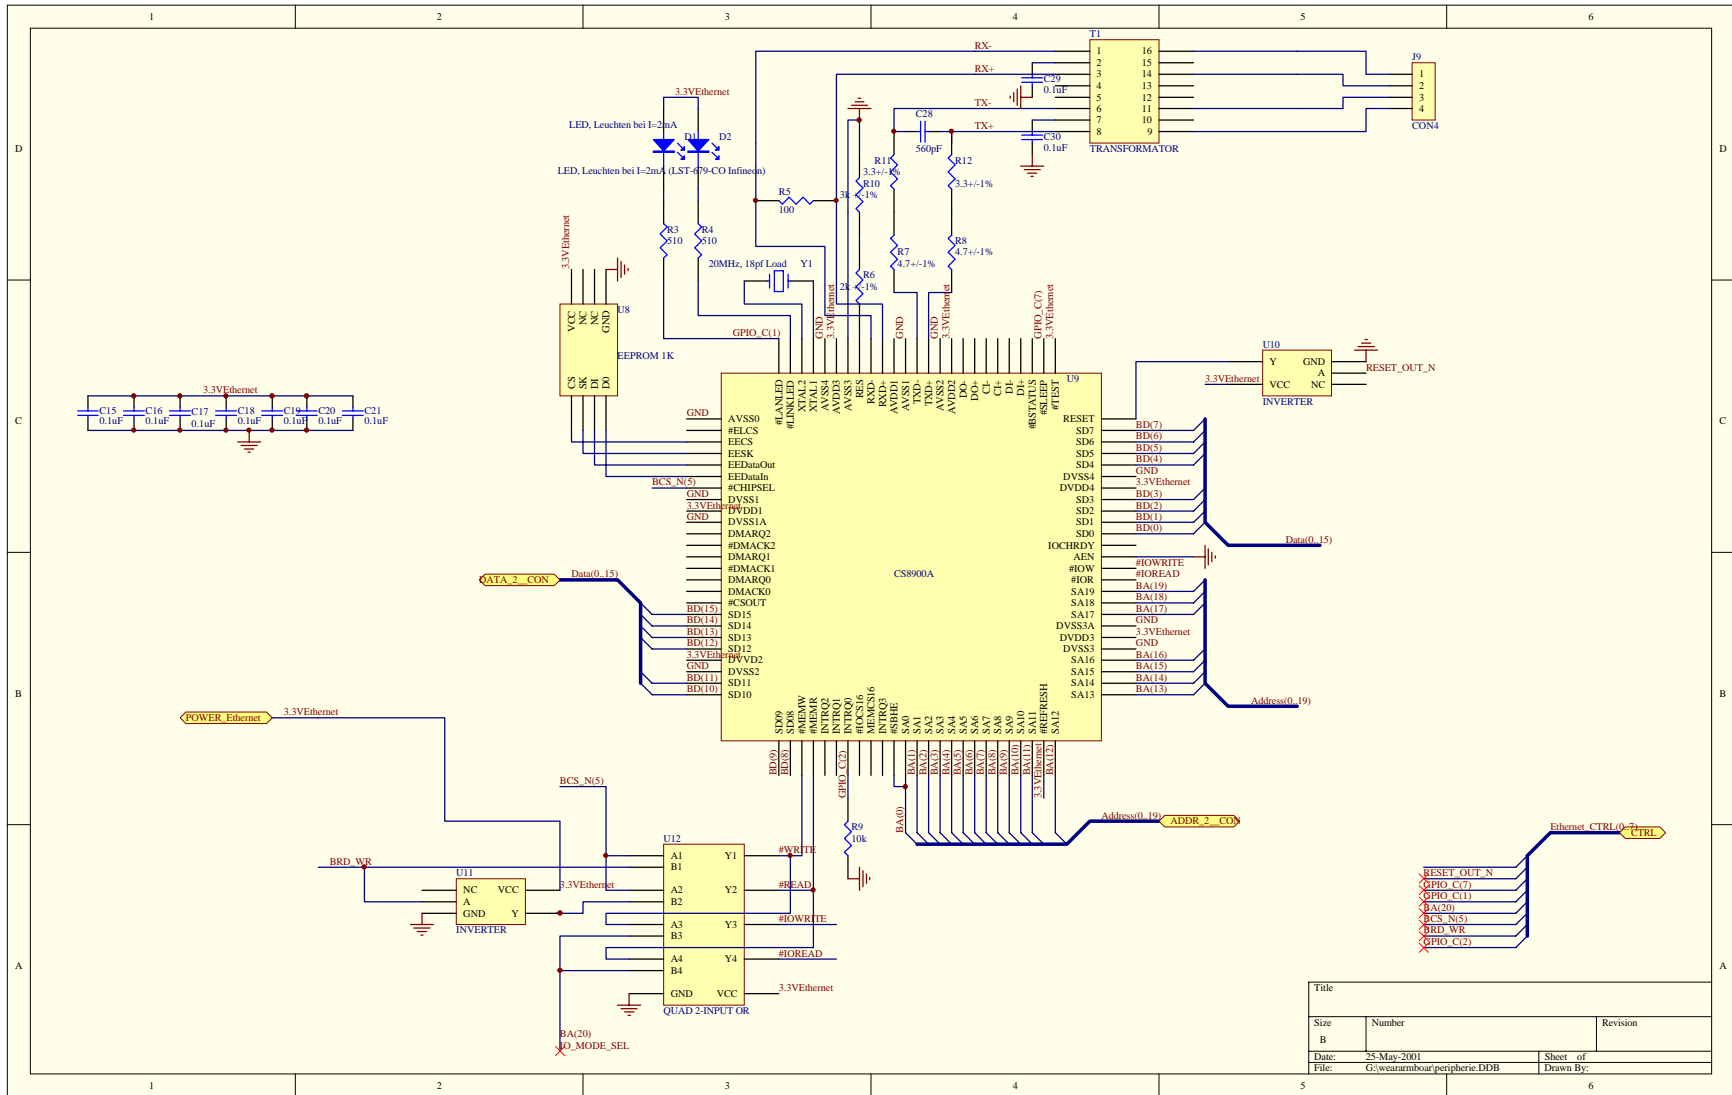

Title		
Size	Number	Revision
B		
Date:	25-May-2001	Sheet of
File:	G:\weararmboar\periphc.DDB	Drawn By:

Title		
Size	Number	Revision
B		
Date:	25-May-2001	Sheet of
File:	G:\weararmsbor\peripheric.DDB	Drawn By:

Title		
Size	Number	Revision
B		
Date:	25-May-2001	Sheet of
File:	G:\wear\armboar\peripheric.DDB	Drawn By:

Size	Number	Revision
B		
Date:	25-May-2001	Sheet of
File:	G:\wearmboar\periphc.DDB	Drawn By:

Title		
Size	Number	Revision
B		
Date:	25-May-2001	Sheet of
File:	G:\weararmsbor\peripherie.DDB	Drawn By: