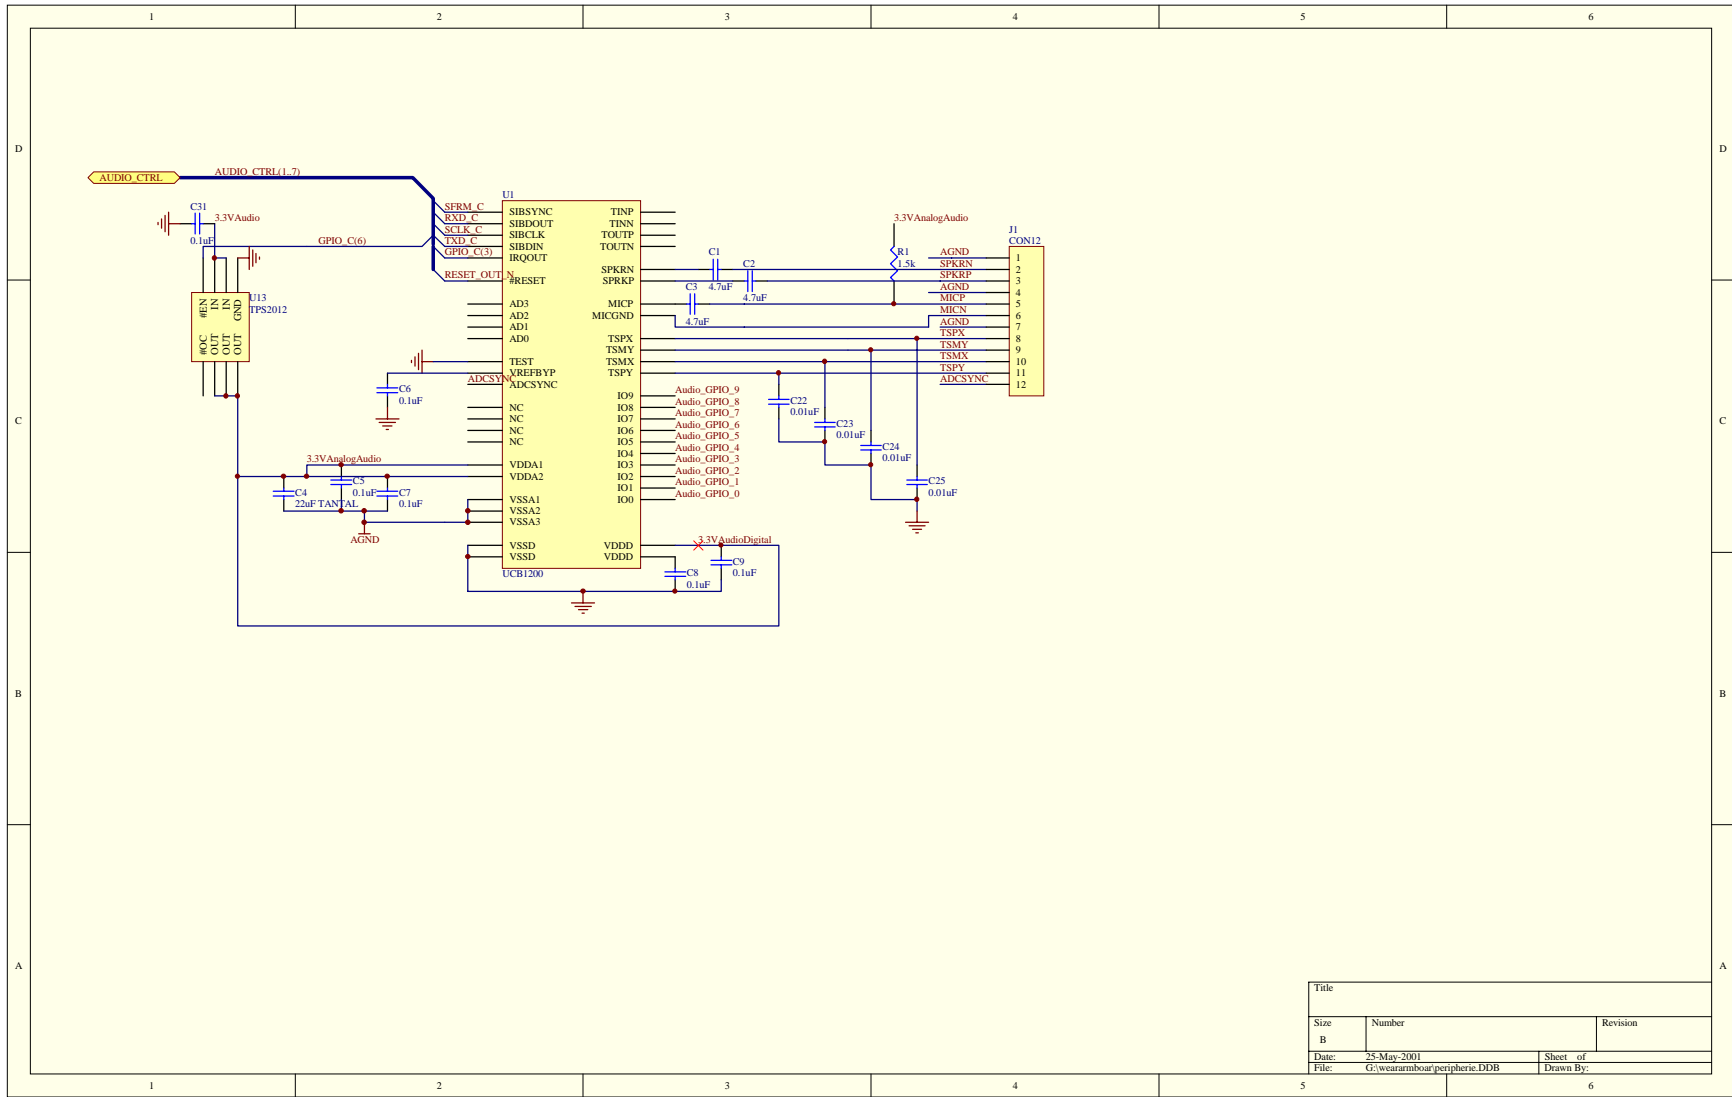

Title		
Size	Number	Revision
B		
Date:	25-May-2001	Sheet of
File:	G:\weararmboar\periphc.DDB	Drawn By:

Title		
Size	Number	Revision
B		
Date:	25-May-2001	Sheet of
File:	G:\weararmsbor\peripheric.DDB	Drawn By:

Title		
Size	Number	Revision
B		
Date:	25-May-2001	Sheet of
File:	G:\wear\armboar\peripheric.DDB	Drawn By:

Size	Number	Revision
B		
Date:	25-May-2001	Sheet of
File:	G:\wearmboar\periphc.DDB	Drawn By:

Title		
Size	Number	Revision
B		
Date:	25-May-2001	Sheet of
File:	G:\weararmsbor\peripherie.DDB	Drawn By: