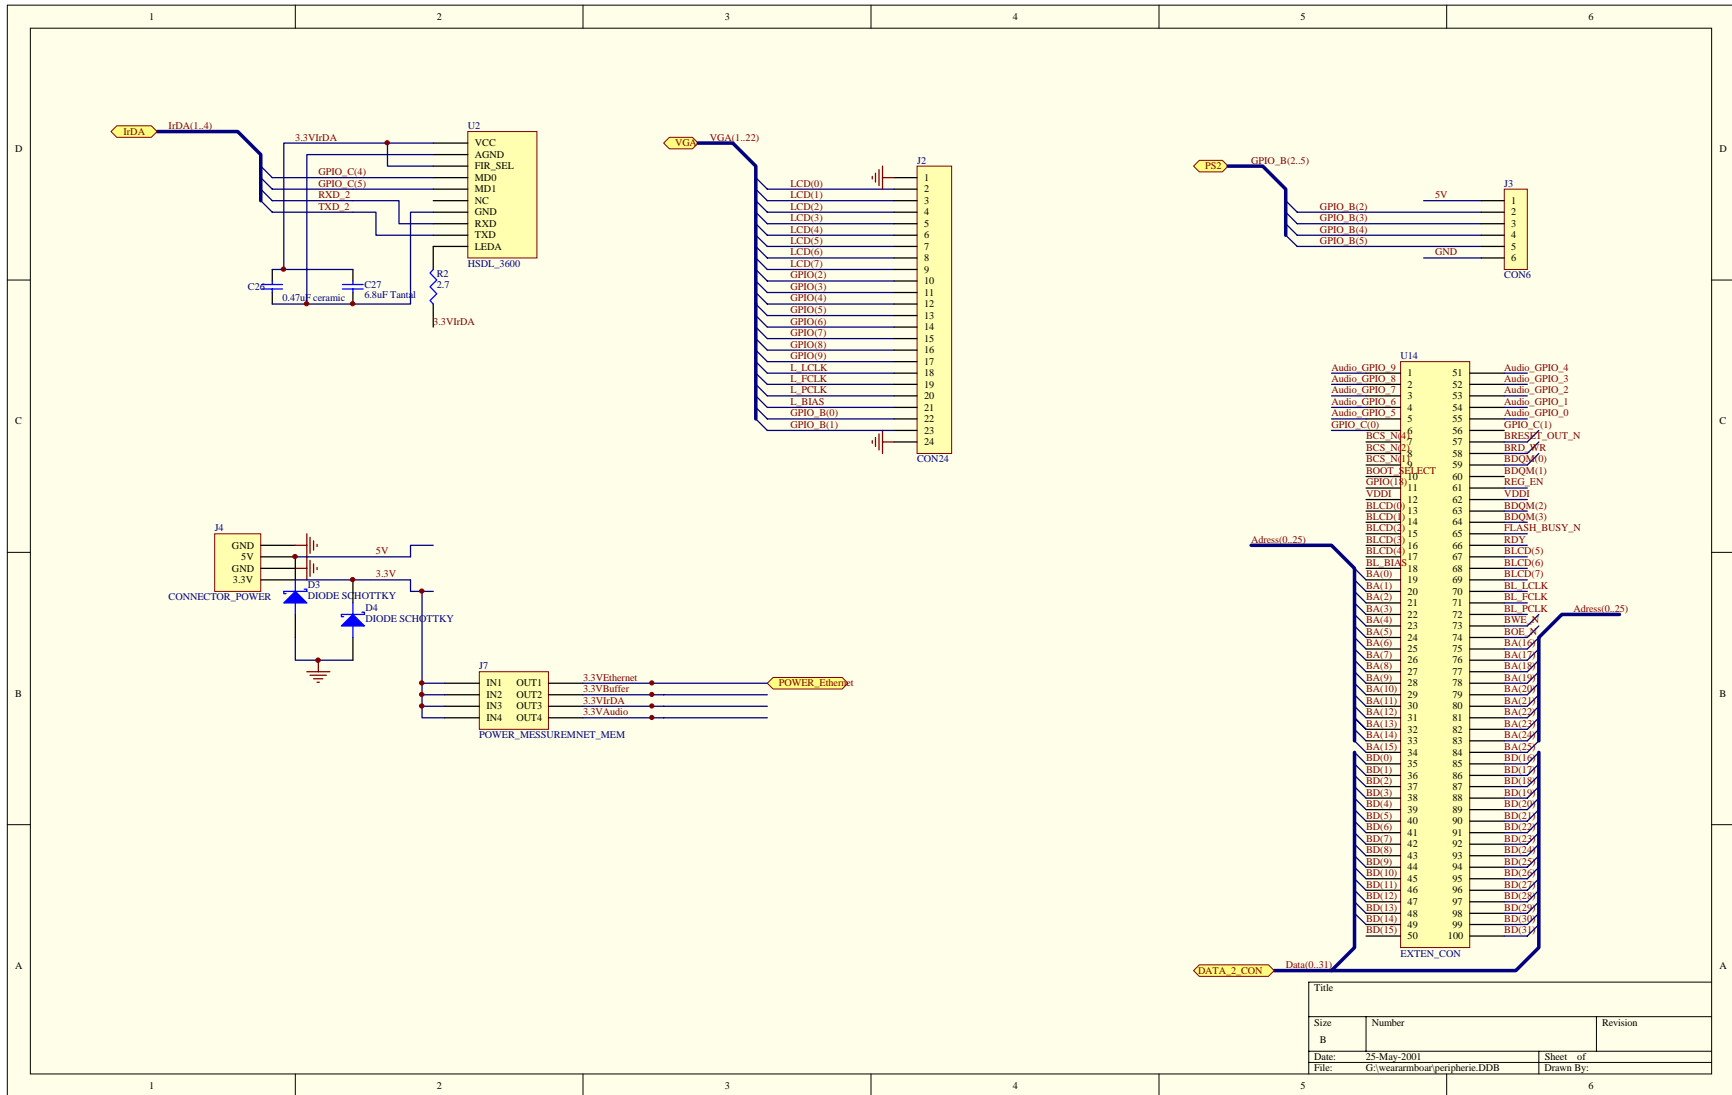

Title		
Size	Number	Revision
B		
Date:	25-May-2001	Sheet of
File:	G:\weararmboar\periphc.DDB	Drawn By:

Title		
Size	Number	Revision
B		
Date:	25-May-2001	Sheet of
File:	G:\weararmsbor\peripheric.DDB	Drawn By:

Title		
Size	Number	Revision
B		
Date:	25-May-2001	Sheet of
File:	G:\wear\armboar\peripheric.DDB	Drawn By:

Size	Number	Revision
B		
Date:	25-May-2001	Sheet of
File:	G:\wearmboar\periphc.DDB	Drawn By:

Title		
Size	Number	Revision
B		
Date:	25-May-2001	Sheet of
File:	G:\weararmsbor\peripherie.DDB	Drawn By: