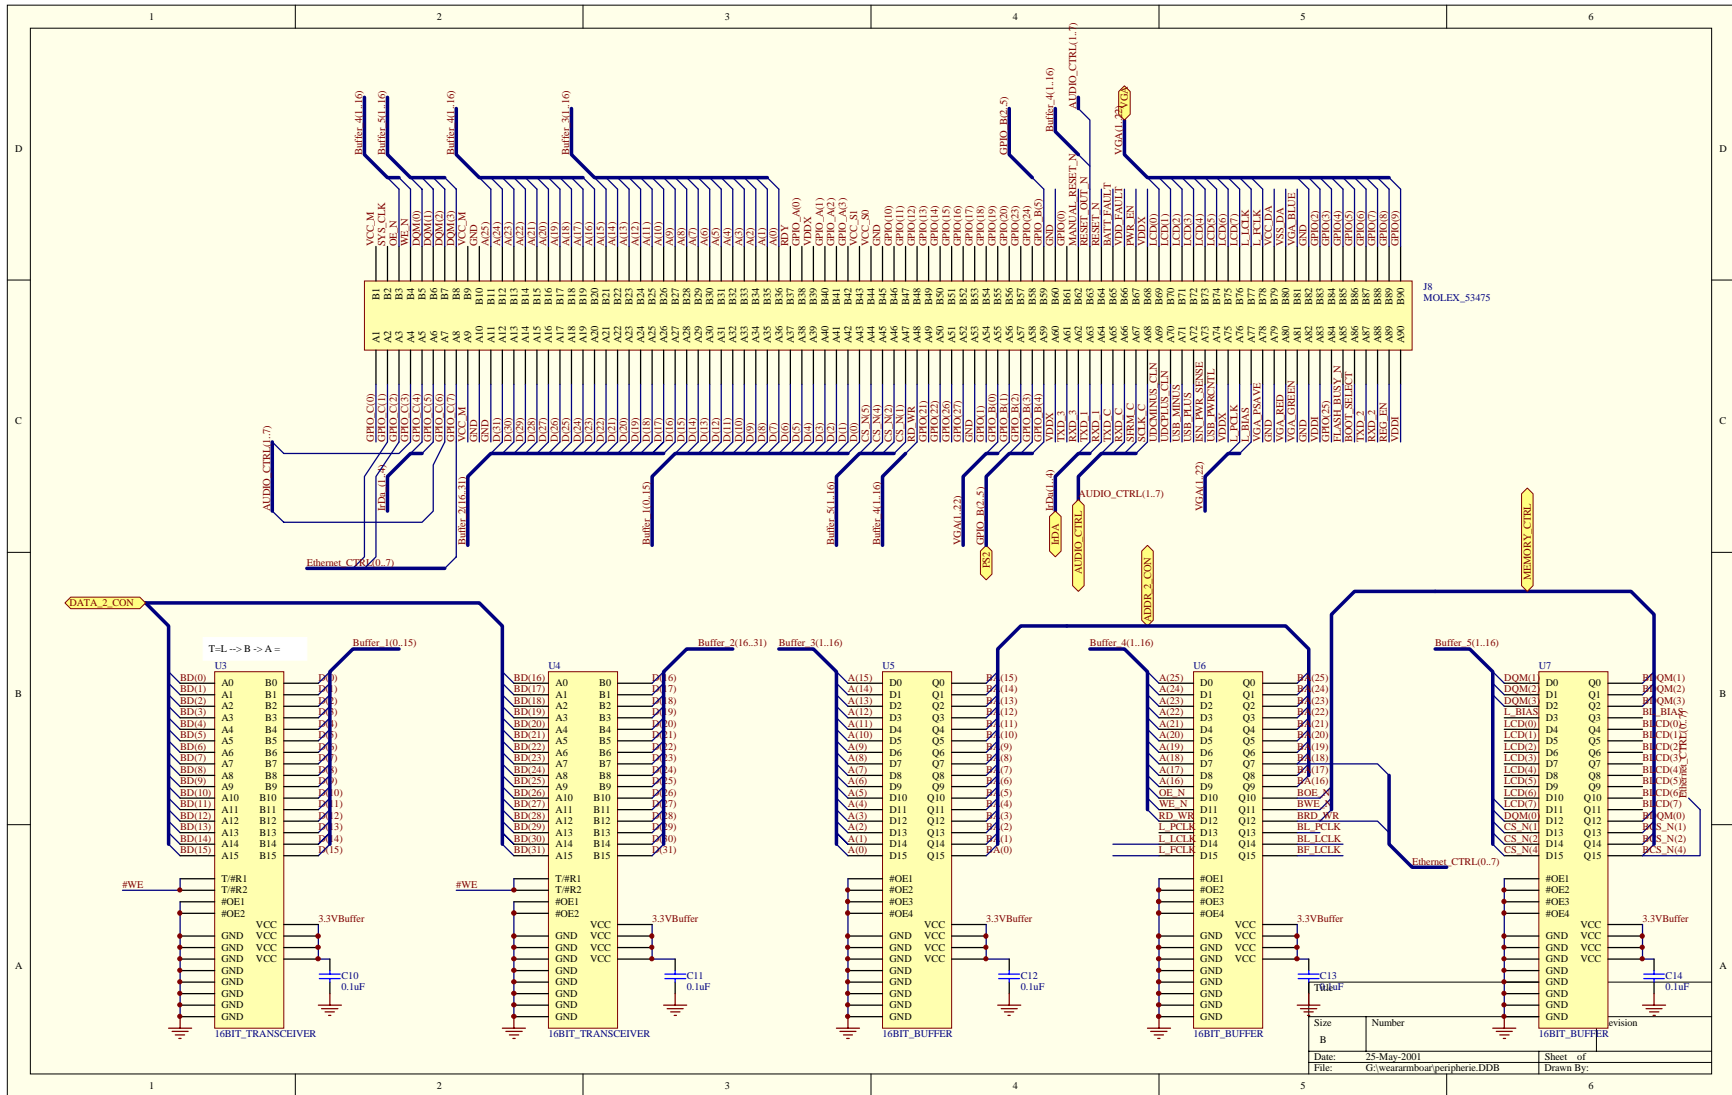

Title		
Size	Number	Revision
B		
Date:	25-May-2001	Sheet of
File:	G:\weararmboar\periphc.DDB	Drawn By:

Title		
Size	Number	Revision
B		
Date:	25-May-2001	Sheet of
File:	G:\weararmsbor\peripheric.DDB	Drawn By:

Title		
Size	Number	Revision
B		
Date:	25-May-2001	Sheet of
File:	G:\wear\armboar\peripheric.DDB	Drawn By:

Size	Number	Revision
B		
Date:	25-May-2001	Sheet of
File:	G:\wearmboar\periphc.DDB	Drawn By:

Title		
Size	Number	Revision
B		
Date:	25-May-2001	Sheet of
File:	G:\weararmsbor\peripherie.DDB	Drawn By: